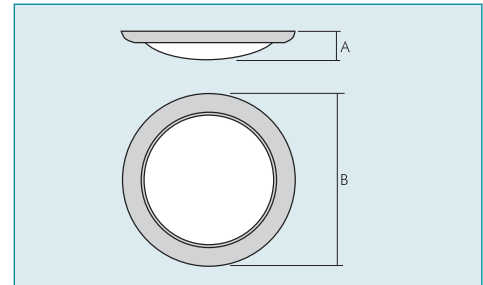

Installation

- Wall or ceiling mount.
- Not suitable for use with anti-pick mastic.

Standards

- IP20.
- 'F' Mark.
- CE.
- BSEN60598-2-1 & BSEN60598-2-22.
- Class I.

Options

- Switch start with PFC.
- High frequency.
- High frequency emergency.
- Self test emergency.
- Fused connector block.
- Central battery versions.
- 28W + 7W night light PFC.
- 38W + 7W night light PFC.
- HF Dimmable 28W & 38W.
- IP44 Option available.
- Microwave sensor.
- Corridor function.

Harmony Profile 414mm

Size	A	B
323mm	87	323
414mm	105	414
498mm	122	490

Description	16W HF M3	28W HF	28W HF M3	38W HF
White Opal	HP42/WL716EM	HP42/WL728E	HP42/WL728EM	HP42/WL738E
White Prismatic	HP42/WP716EM	HP42/WP728E	HP42/WP738EM	HP42/WP738E
Chrome Opal	HP42/HL716EM	HP42/HL728E	HP42/HL728EM	HP42/HL738E
Chrome Prismatic	HP42/HP716EM	HP42/HP728E	HP42/HP728EM	HP42/HP728E
Satin Aluminium Opal	HP42/FL716EM	HP42/FL728E	HP42/FL728EM	HP42/FL738E
Satin Aluminium Prismatic	HP42/FP716EM	HP42/FP728E	HP42/FP728EM	HP42/FP738E
Graphite Opal	HP42/GL716EM	HP42/GL728E	HP42/GL728EM	HP42/GL738E
Graphite Prismatic	HP42/GP716EM	HP42/GP728E	HP42/GP728EM	HP42/GP738E